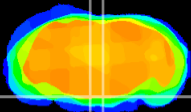

Coronal

Sagittal-R

Sagittal-L

ViBriSM: CX11614
Horizontal

Pn