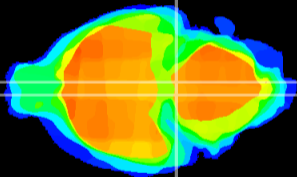

Coronal

Sagittal-R

Sagittal-L

ViBriSM: CX11614
Horizontal

Pn