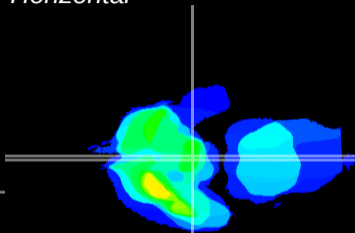

Coronal

Sagittal-R

Sagittal-L

ViBrism: CX11618
Horizontal

ME