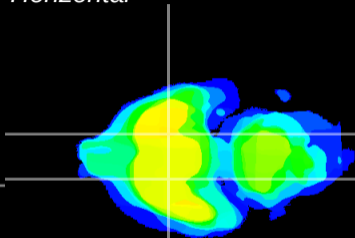

Coronal

Sagittal-R

Sagittal-L

ViBrism: CX11618
Horizontal

S0