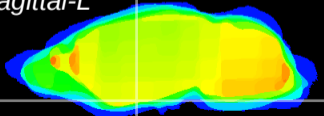

Coronal

Sagittal-R

Sagittal-L

ViBrism: CX11618
Horizontal

S0