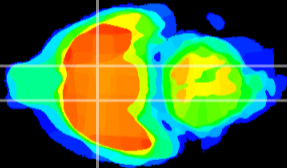

Coronal

Sagittal-R

Sagittal-L

ViBrism: CX11628
Horizontal

LH