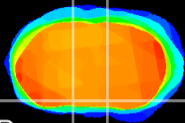

Coronal

Sagittal-R

Sagittal-L

ViBrism: CX11628
Horizontal

LH