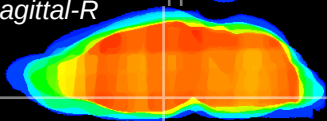

Coronal

Sagittal-R

Sagittal-L

ViBrism: CX11630
Horizontal

DM