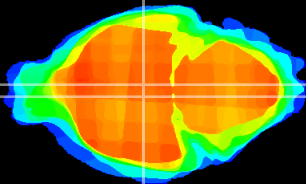

Coronal

Sagittal-R

Sagittal-L

ViBrism: CX11630
Horizontal

DM