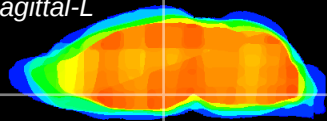

Coronal

Sagittal-R

Sagittal-L

ViBrism: CX11630
Horizontal

DM