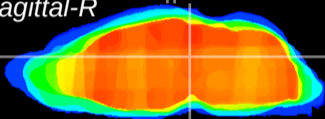

Coronal

Sagittal-R

Sagittal-L

ViBrism: CX11630
Horizontal

PAG