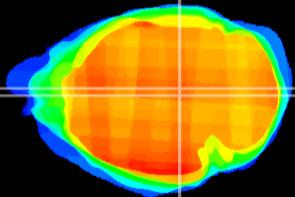

Coronal

Sagittal-R

Sagittal-L

ViBrism: CX11630
Horizontal

PAG