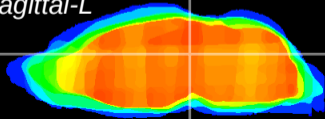

Coronal

Sagittal-R

Sagittal-L

ViBrism: CX11630
Horizontal

PAG