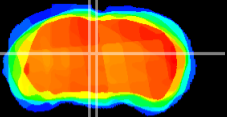

Coronal

Sagittal-R

Sagittal-L

ViBrism: CX11630
Horizontal

PAG