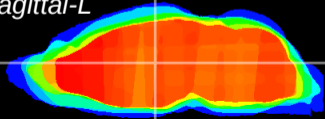

Coronal

Sagittal-R

Sagittal-L

ViBrism: CX11634
Horizontal

MD