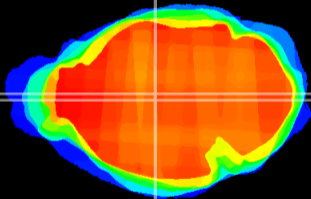

Coronal

Sagittal-R

Sagittal-L

ViBrism: CX11634
Horizontal

MD