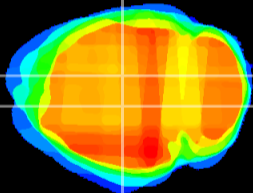

Coronal

Sagittal-R

Sagittal-L

ViBrism: CX11636
Horizontal

DG