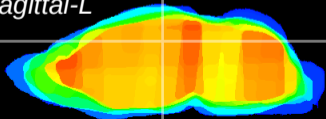

Coronal

Sagittal-R

Sagittal-L

ViBrism: CX11636
Horizontal

DG