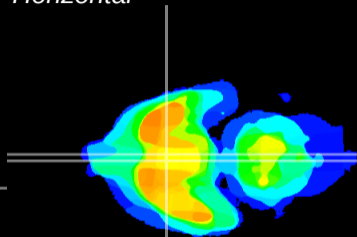

Coronal

Sagittal-R

Sagittal-L

ViBrisM: CX11640  
Horizontal

SCN