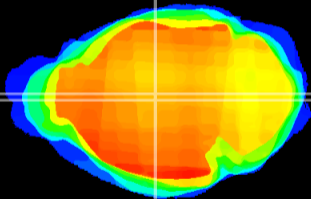

Coronal

Sagittal-R

Sagittal-L

ViBrism: CX11648
Horizontal

MD