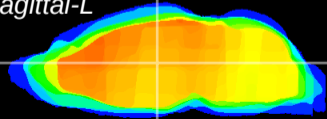

Coronal

Sagittal-R

Sagittal-L

ViBrism: CX11648
Horizontal

MD