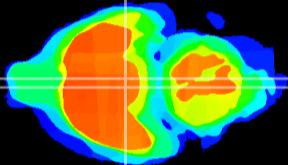

Coronal

Sagittal-R

Sagittal-L

ViBrism: CX11653
Horizontal

VMH