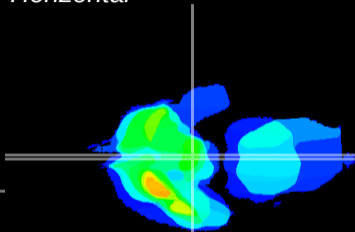

Coronal

Sagittal-R

Sagittal-L

ViBrism: CX11655
Horizontal

ME