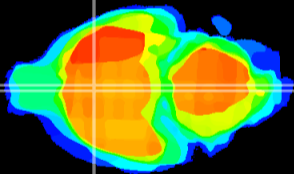

Coronal

Sagittal-R

Sagittal-L

ViBrism: CX11657
Horizontal

MPA