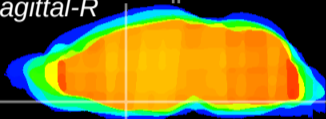

Coronal

Sagittal-R

Sagittal-L

ViBrism: CX11657
Horizontal

MPA