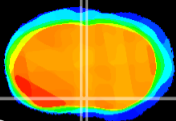

Coronal

Sagittal-R

Sagittal-L

ViBrism: CX11657
Horizontal

MPA