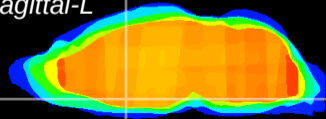

Coronal

Sagittal-R

Sagittal-L

ViBrism: CX11657
Horizontal

MPA