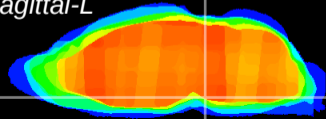

Coronal

Sagittal-R

Sagittal-L

ViBriSM: CX11660
Horizontal

Pn