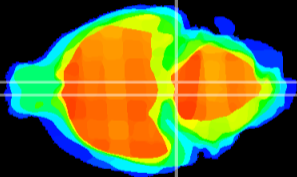

Coronal

Sagittal-R

Sagittal-L

ViBriSM: CX11660
Horizontal

Pn