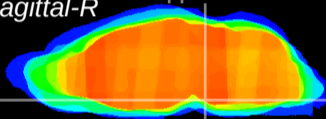

Coronal

Sagittal-R

Sagittal-L

ViBriSM: CX11660
Horizontal

Pn