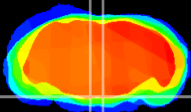

Coronal

Sagittal-R

Sagittal-L

ViBriSM: CX11660
Horizontal

Pn