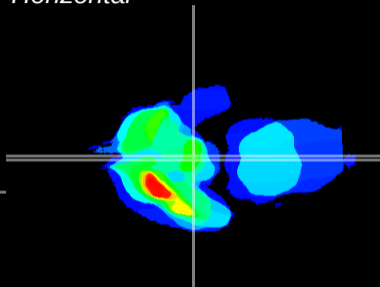

Coronal

Sagittal-R

Sagittal-L

ViBrism: CX11665
Horizontal

ME