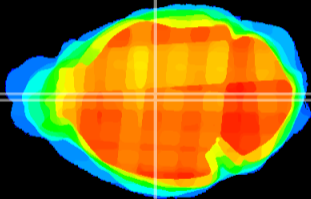

Coronal

Sagittal-R

Sagittal-L

ViBrism: CX11668
Horizontal

MD