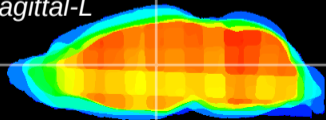

Coronal

Sagittal-R

Sagittal-L

ViBrism: CX11668
Horizontal

MD