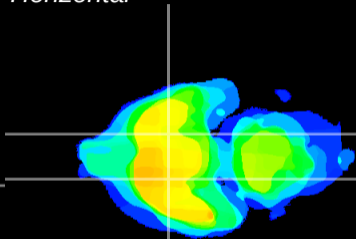

Coronal

Sagittal-R

Sagittal-L

ViBrism: CX11670
Horizontal

S0