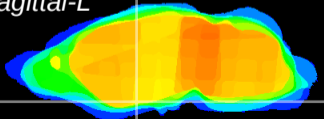

Coronal

Sagittal-R

Sagittal-L

ViBrism: CX11670
Horizontal

S0