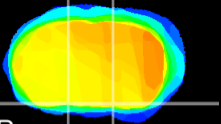

Coronal

Sagittal-R

Sagittal-L

ViBrism: CX11670
Horizontal

S0