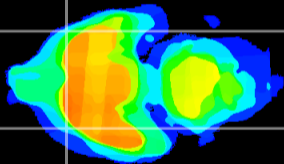

Coronal

Sagittal-R

Sagittal-L

ViBrism: CX11671
Horizontal

Pir