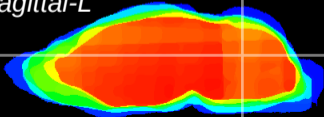

Coronal

Sagittal-R

Sagittal-L

ViBrism: CX11672  
Horizontal

Cb nucleus