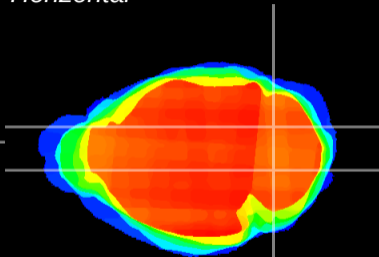

Coronal

Sagittal-R

Sagittal-L

ViBrism: CX11672  
Horizontal

Cb nucleus