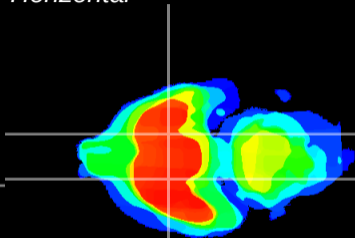

Coronal

Sagittal-R

Sagittal-L

ViBrism: CX11672  
Horizontal

S0