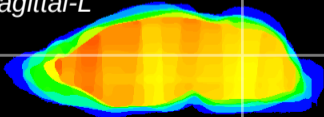

*Coronal*

*Sagittal-R*

*Sagittal-L*

ViBrism: CX11675  
*Horizontal*

Cb nucleus