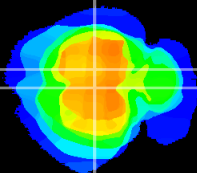

Coronal

Sagittal-R

Sagittal-L

ViBrism: CX11675
Horizontal

RS