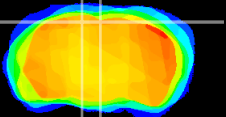

Coronal

Sagittal-R

Sagittal-L

ViBrism: CX11675
Horizontal

RS