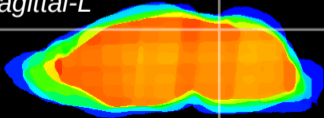

Coronal

Sagittal-R

Sagittal-L

ViBrism: CX11677
Horizontal

IC