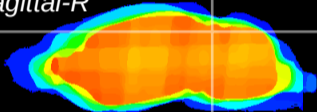

Coronal

Sagittal-R

Sagittal-L

ViBrism: CX11677
Horizontal

IC