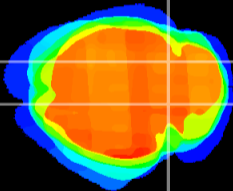

Coronal

Sagittal-R

Sagittal-L

ViBrism: CX11677
Horizontal

IC