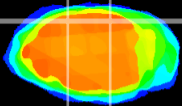

Coronal

Sagittal-R

Sagittal-L

ViBrism: CX11677
Horizontal

IC