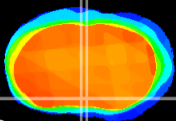

*Coronal*

*Sagittal-R*

*Sagittal-L*

ViBrism: CX11677  
*Horizontal*

MPA