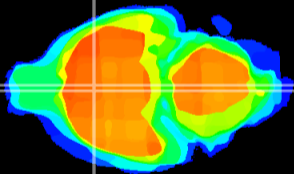

*Coronal*

*Sagittal-R*

*Sagittal-L*

ViBrism: CX11677  
*Horizontal*

MPA