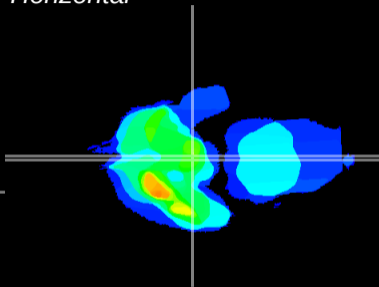

Coronal

Sagittal-R

Sagittal-L

ViBrism: CX11678
Horizontal

ME