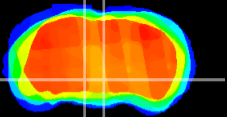

Coronal

Sagittal-R

Sagittal-L

ViBrism: CX11679
Horizontal

VTA