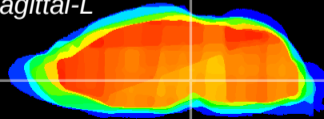

Coronal

Sagittal-R

Sagittal-L

ViBrism: CX11679
Horizontal

VTA