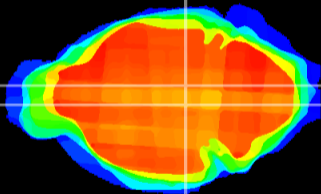

Coronal

Sagittal-R

Sagittal-L

ViBrism: CX11679
Horizontal

VTA