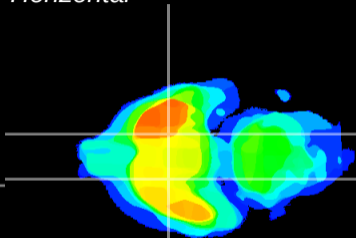

Coronal

Sagittal-R

Sagittal-L

ViBrism: CX11680
Horizontal

S0