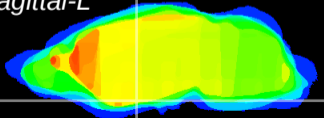

Coronal

Sagittal-R

Sagittal-L

ViBrism: CX11680
Horizontal

S0