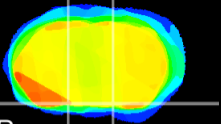

Coronal

Sagittal-R

Sagittal-L

ViBrism: CX11680
Horizontal

S0