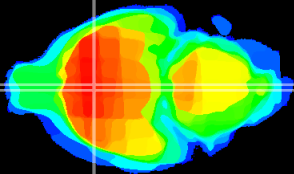

Coronal

Sagittal-R

Sagittal-L

ViBrism: CX11681
Horizontal

MPA