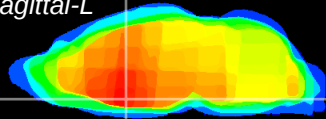

Coronal

Sagittal-R

Sagittal-L

ViBrism: CX11681
Horizontal

MPA