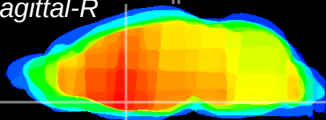

Coronal

Sagittal-R

Sagittal-L

ViBrism: CX11681
Horizontal

MPA