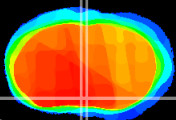

Coronal

Sagittal-R

Sagittal-L

ViBrism: CX11681
Horizontal

MPA