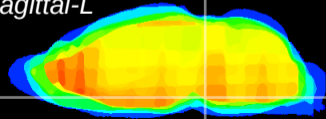

Coronal

Sagittal-R

Sagittal-L

ViBrism: CX11684
Horizontal

Pn