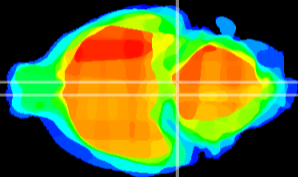

Coronal

Sagittal-R

Sagittal-L

ViBrism: CX11684
Horizontal

Pn