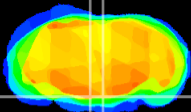

Coronal

Sagittal-R

Sagittal-L

ViBrism: CX11684
Horizontal

Pn