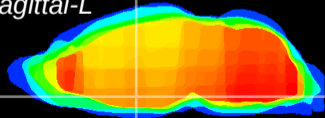

Coronal

Sagittal-R

Sagittal-L

ViBriSM: CX11687
Horizontal

SPa dorsal