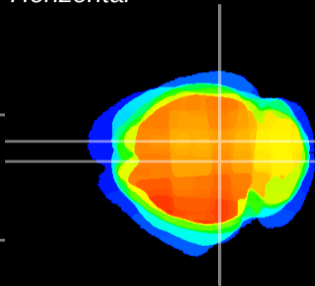

Coronal

Sagittal-R

Sagittal-L

ViBrism: CX11689
Horizontal

SC