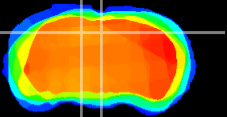

Coronal

Sagittal-R

Sagittal-L

ViBrism: CX11689
Horizontal

SC