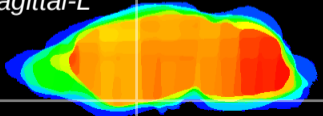

Coronal

Sagittal-R

Sagittal-L

ViBrism: CX11690
Horizontal

S0