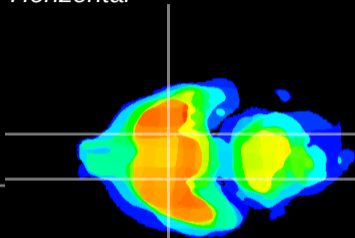

Coronal

Sagittal-R

Sagittal-L

ViBrism: CX11690
Horizontal

S0