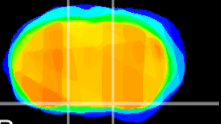

Coronal

Sagittal-R

Sagittal-L

ViBrism: CX11690
Horizontal

S0