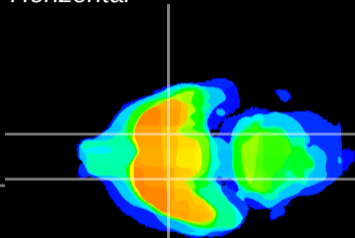

Coronal

Sagittal-R

Sagittal-L

ViBrism: CX11692
Horizontal

S0