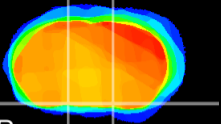

Coronal

Sagittal-R

Sagittal-L

ViBrism: CX11692
Horizontal

S0