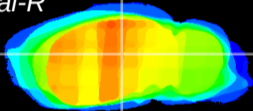

Coronal

Sagittal-R

Sagittal-L

ViBrism: CX11693
Horizontal

LG