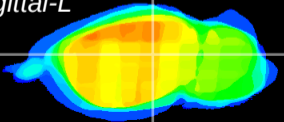

Coronal

Sagittal-R

Sagittal-L

ViBrism: CX11693
Horizontal

LG