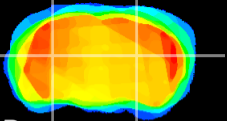

Coronal

Sagittal-R

Sagittal-L

ViBrism: CX11693
Horizontal

LG