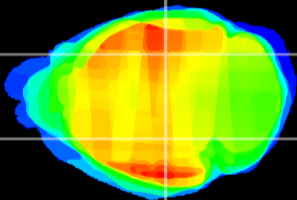

Coronal

Sagittal-R

Sagittal-L

ViBrism: CX11693
Horizontal

LG