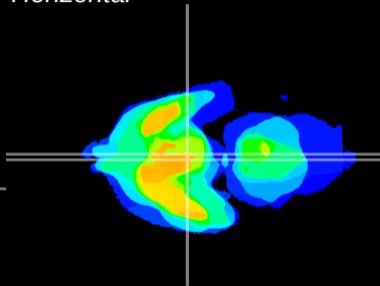

Coronal

Sagittal-R

Sagittal-L

ViBrism: CX11698
Horizontal

Arc