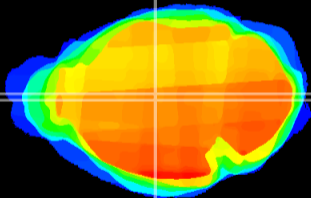

Coronal

Sagittal-R

Sagittal-L

ViBrism: CX11698
Horizontal

MD