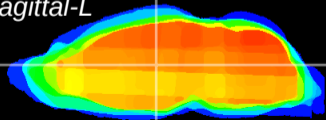

Coronal

Sagittal-R

Sagittal-L

ViBrism: CX11698
Horizontal

MD