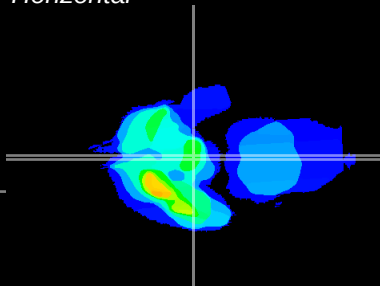

Coronal

Sagittal-R

Sagittal-L

ViBrism: CX11700
Horizontal

ME