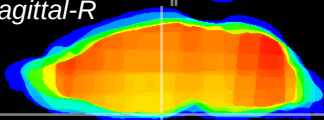

Coronal

Sagittal-R

Sagittal-L

ViBrism: CX11700
Horizontal

ME