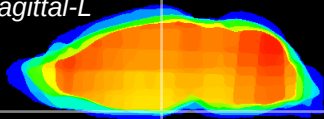

Coronal

Sagittal-R

Sagittal-L

ViBrism: CX11700
Horizontal

ME