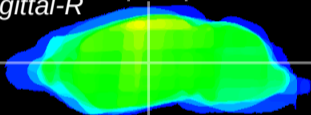

Coronal

Sagittal-R

Sagittal-L

ViBrism: CX11701
Horizontal

VPM/VPL