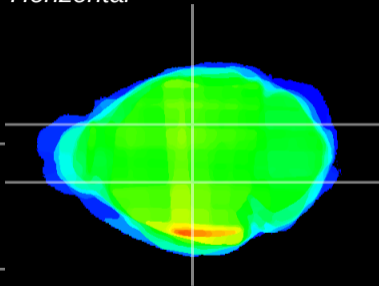

Coronal

Sagittal-R

Sagittal-L

ViBrism: CX11701
Horizontal

VPM/VPL