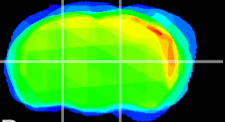

Coronal

Sagittal-R

Sagittal-L

ViBrism: CX11701
Horizontal

VPM/VPL