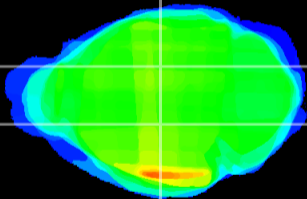

Coronal

Sagittal-R

Sagittal-L

ViBrism: CX11701
Horizontal

VPM/VPL