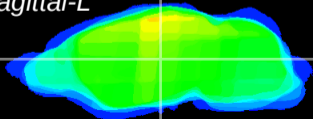

Coronal

Sagittal-R

Sagittal-L

ViBrism: CX11701
Horizontal

VPM/VPL