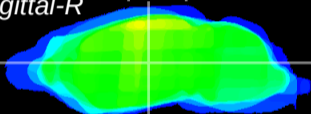

Coronal

Sagittal-R

Sagittal-L

ViBrism: CX11701
Horizontal

VPM/VPL