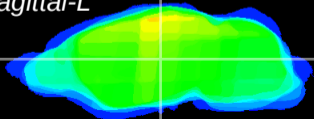

Coronal

Sagittal-R

Sagittal-L

ViBrism: CX11701
Horizontal

VPM/VPL