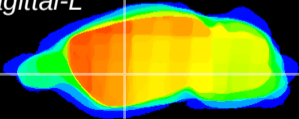

Coronal

Sagittal-R

Sagittal-L

ViBrism: CX11702
Horizontal

GP