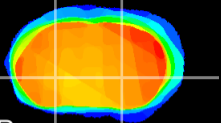

Coronal

Sagittal-R

Sagittal-L

ViBrism: CX11702
Horizontal

GP