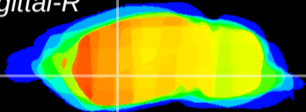

Coronal

Sagittal-R

Sagittal-L

ViBrism: CX11702
Horizontal

GP