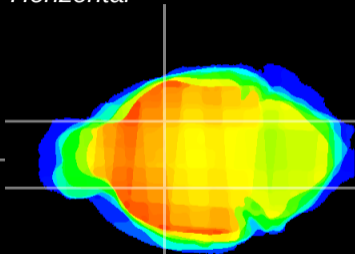

Coronal

Sagittal-R

Sagittal-L

ViBrism: CX11702
Horizontal

GP