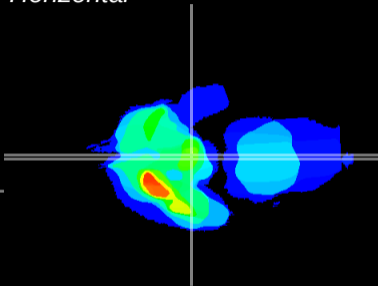

Coronal

Sagittal-R

Sagittal-L

ViBrism: CX11707
Horizontal

ME