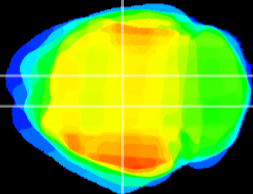

Coronal

Sagittal-R

Sagittal-L

ViBrism: CX11710
Horizontal

DG