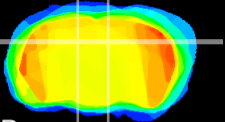

Coronal

Sagittal-R

Sagittal-L

ViBrism: CX11710
Horizontal

DG