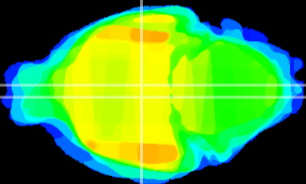

Coronal

Sagittal-R

Sagittal-L

ViBrism: CX11710
Horizontal

DM