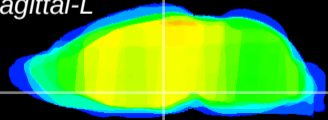

Coronal

Sagittal-R

Sagittal-L

ViBrism: CX11710
Horizontal

DM