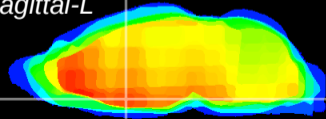

Coronal

Sagittal-R

Sagittal-L

ViBrism: CX11712
Horizontal

MPA