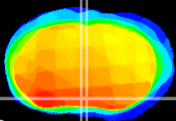

Coronal

Sagittal-R

Sagittal-L

ViBrism: CX11712
Horizontal

MPA