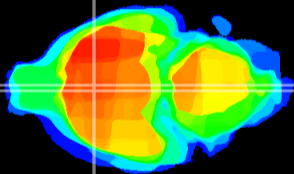

Coronal

Sagittal-R

Sagittal-L

ViBrism: CX11712
Horizontal

MPA