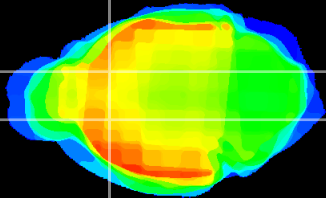

*Coronal*

*Sagittal-R*

*Sagittal-L*

ViBrism: CX11713  
*Horizontal*

CPU medial