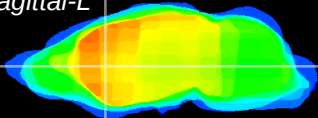

*Coronal*

*Sagittal-R*

*Sagittal-L*

ViBrism: CX11713  
*Horizontal*

CPU medial