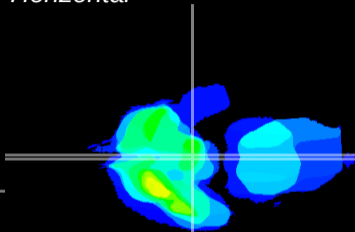

Coronal

Sagittal-R

Sagittal-L

ViBrism: CX11720
Horizontal

ME