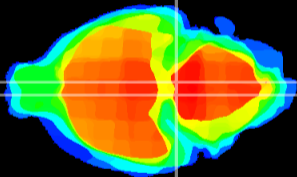

Coronal

Sagittal-R

Sagittal-L

ViBrisM: CX11724
Horizontal

Pn