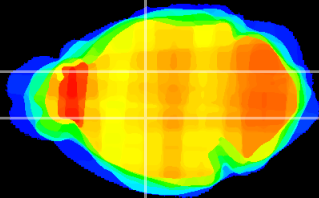

Coronal

Sagittal-R

Sagittal-L

ViBrism: CX11729
Horizontal

VA/VL