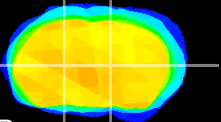

Coronal

Sagittal-R

Sagittal-L

ViBrism: CX11729
Horizontal

VA/VL