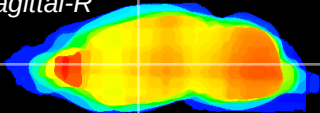

Coronal

Sagittal-R

Sagittal-L

ViBrism: CX11729
Horizontal

VA/VL