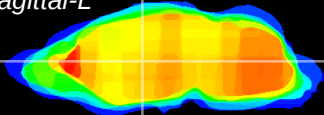

Coronal

Sagittal-R

Sagittal-L

ViBrism: CX11729
Horizontal

VA/VL