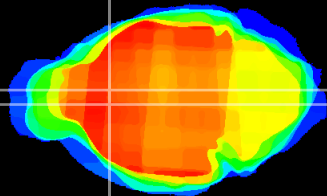

Coronal

Sagittal-R

Sagittal-L

ViBrism: CX11735
Horizontal

LS