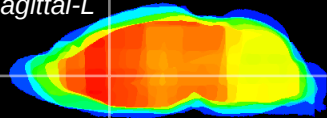

Coronal

Sagittal-R

Sagittal-L

ViBrism: CX11735
Horizontal

LS