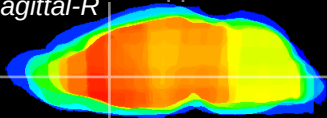

Coronal

Sagittal-R

Sagittal-L

ViBrism: CX11735
Horizontal

LS