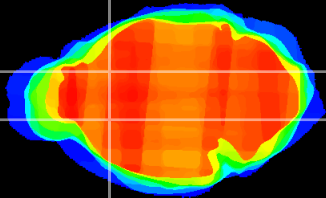

Coronal

Sagittal-R

Sagittal-L

ViBriSM: CX11737
Horizontal

CPU medial