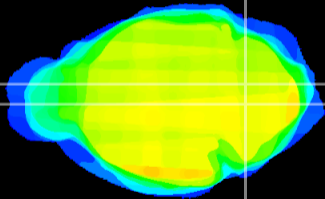

Coronal

Sagittal-R

Sagittal-L

ViBrism: CX11738
Horizontal

MVe