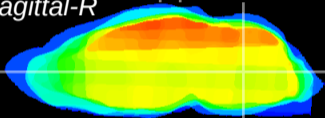

Coronal

Sagittal-R

Sagittal-L

ViBrism: CX11738
Horizontal

MVe