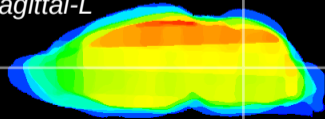

Coronal

Sagittal-R

Sagittal-L

ViBrism: CX11738
Horizontal

MVe