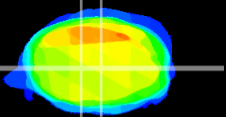

Coronal

Sagittal-R

Sagittal-L

ViBrism: CX11738
Horizontal

MVe